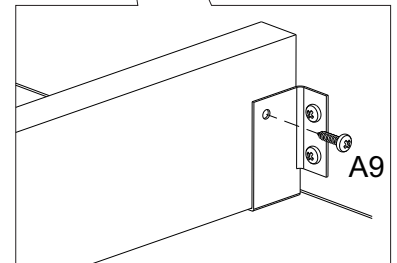

ASSEMBLY INSTRUCTIONS

RESTON FULL SIZE BED

Ref. 1441 - Whitewash

Ref. 1442 - Mahogany

Ref. 1444 - Honey Pine

Ref. 1446 - Java

HARDWARE IS SHOWN IN ACTUAL SIZE

A9	 3,5x16	10
A10	 3,5x30	26
B1	 7,0x100	08
B5	 1/4"	08
B12	 1/4"x100	08
C3	 10x40	14
D8	 20x50	02
G3		01
G4	 96mm	02

01)

A9		08 3,5x16
C3		14 10x40
D8		02 20x50

02)

G3		01
B1		08 7,0x100

03)

G3		01
B5		08
B12		08
	1/4"	1/4"x100

04)

A9		02
	3,5x16	
A10		02
	3,5x30	